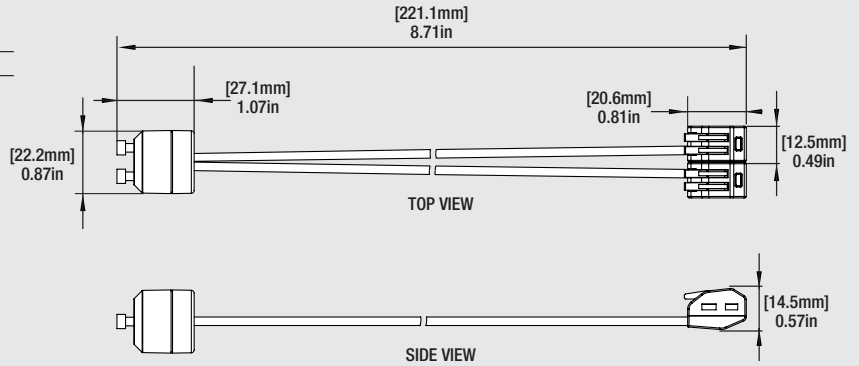

GU10 Socket Adaptor

75106 LD/GU10/ADAPTOR (sold separately)