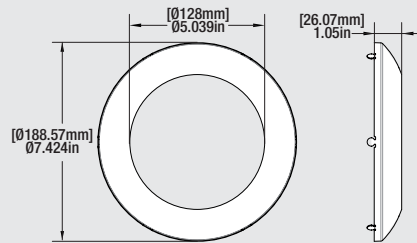

Retrofit Trim

75100 LD/TRIM/BLK (Black)
75101 LD/TRIM/ORBZ (Bronze)
75102 LD/TRIM/SN (Satin Nickel)