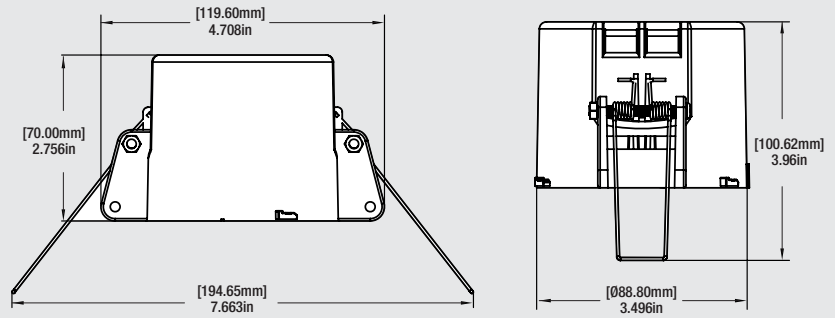

Accessories

Connector Box

75104 LD/CONNECTOR/BOX (sold separately)