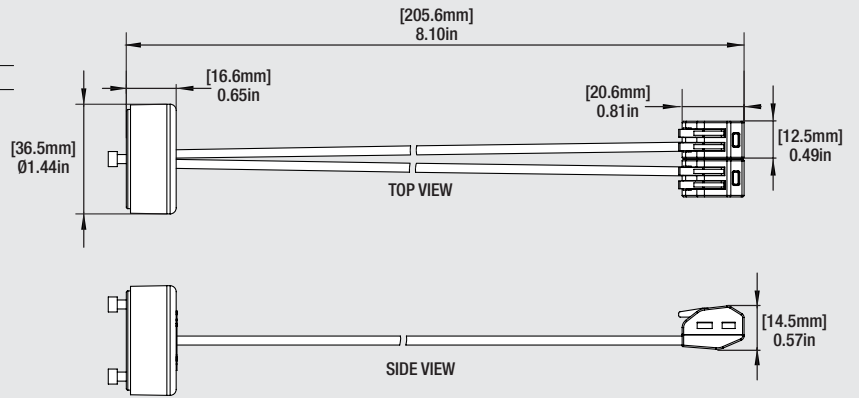

Assembly Diagram

Accessories

GU24 Socket Adaptor

75105 LD/GU24/ADAPTOR (sold separately)

GU10 Socket Adaptor

75106 LD/GU10/ADAPTOR (sold separately)