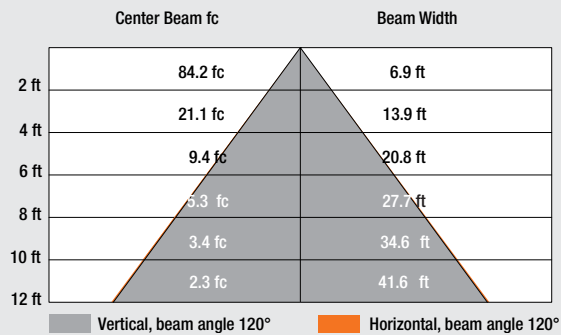

Illuminance at a Distance

Spacing to Mounting Height Ratio

Spacing Criteria (0-180°)	1.24
Spacing Criteria (90-270°)	1.24
Spacing Criteria (Diagonal)	1.34

OSRAM

Americas Headquarters

100 Endicott Street

Danvers, MA 01923 USA