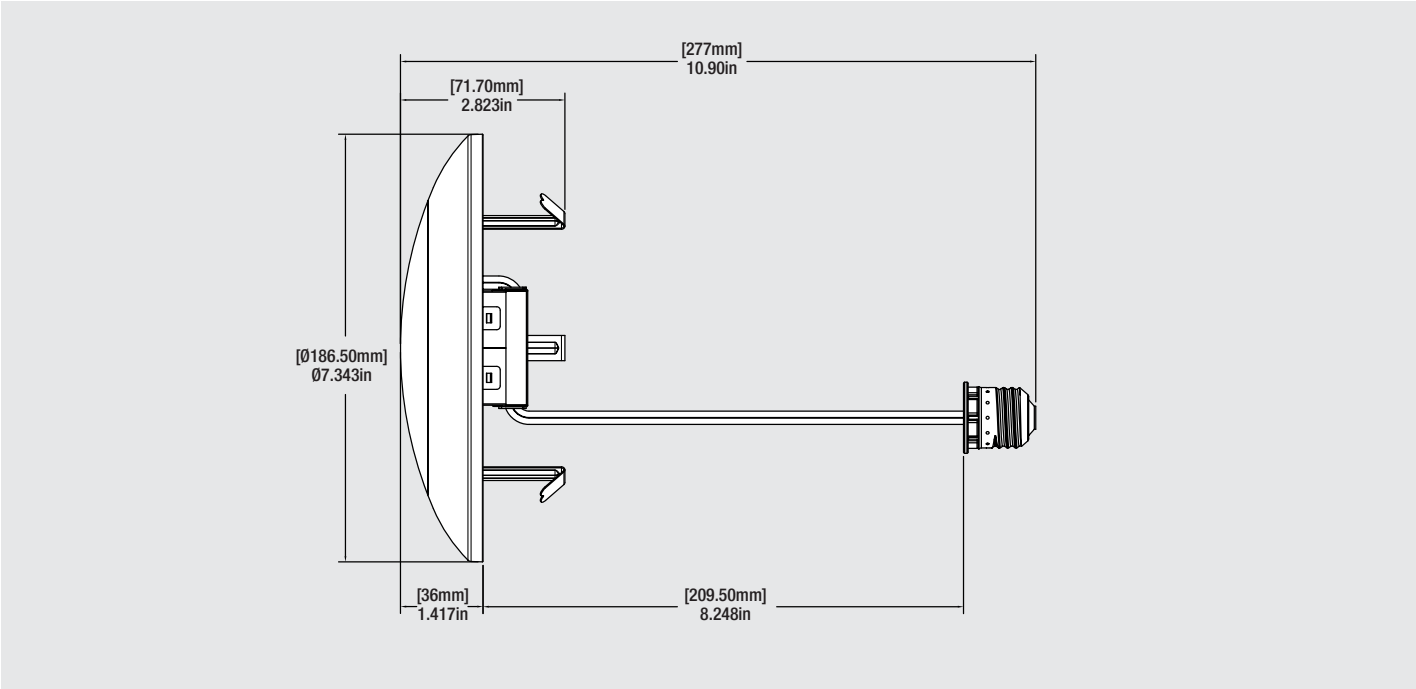

Assembly Diagram

Accessories

GU24 Socket Adaptor

75105 LD/GU24/ADAPTOR (sold separately)