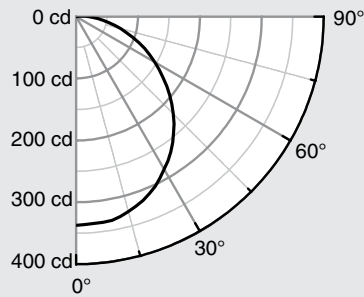

Photometric Information

Polar Chart

Zonal Lumen Distribution

Zone	Lumens	% Fixture
0-30	258	27.6
0-40	418	44.7
0-60	721	77.2
60-90	205	22
0-90	926	99.2
90-180	7.7	0.8
0-180	934	100